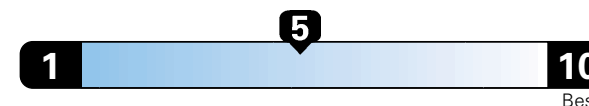

ALFA ROMEO STELVIO TI SPORT AWD

2021 MODEL YEAR

THIS VEHICLE IS MANUFACTURED TO MEET SPECIFIC UNITED STATES REQUIREMENTS. THIS VEHICLE IS NOT MANUFACTURED FOR SALE OR REGISTRATION OUTSIDE OF THE UNITED STATES.

MANUFACTURER'S SUGGESTED RETAIL PRICE OF THIS MODEL INCLUDING DEALER PREPARATION

Base Price: $47,600

ALFA STELVIO TI AWD

Exterior Color: Verde Green Visconti Metallic Exterior Color

Interior Color: Black Interior Color

Interior: Sport Leather Seats

Engine: 2.0L 280HP I4 DI Turbo Engine

Transmission: 8-Speed Automatic 8HP50 Transmission

STANDARD EQUIPMENT (UNLESS REPLACED BY OPTIONAL EQUIPMENT)

FUNCTIONAL/SAFETY FEATURES

Supplemental Front Seat-Mounted Side Air Bags

LATCH-Ready Child-Seat Anchor System

Full-Speed Forward-Collision Warning Plus

Rear Back-Up Camera

Front and Rear Park-Assist Sensors

Remote Keyless-Entry

Push-Button Start

Remote-Start System

Stop - Start System

Power Folding Heated Mirrors

Rain-Sensitive Windshield Wipers

Heated Washer-Nozzles

Power Liftgate

Tire Service Kit

Universal Garage-Door Opener

Carbon Fiber Drive Shaft

Alfa DNA Drive-Mode System

INTERIOR FEATURES

Apple CarPlay®

Google Android Auto™

SiriusXM® with 6-Month Radio Sub Call 800-643-2112

8.8-Inch AM / FM / HD Radio with Navigation

8.8-Inch Multi-Touch Display

Cluster 7.0-Inch TFT Color Display

8-Speaker Audio System

USB Media Input Hub with Auxiliary

2nd-Row Dual Charge-Only USB Port

Dark Gray Oak Wood Interior Trim

Leather-Wrapped Shift Knob

Leather-Wrapped Steering Wheel

Steering-Wheel-Mounted Audio Controls

Heated Steering Wheel

Heated Front Seats

Driver-Seat Memory Function

Alfa Romeo Bright Door Sills

EXTERIOR FEATURES

19-Inch x 8.0-Inch Y-Spoke Aluminum Wheels

235/55R19 All-Season Tires